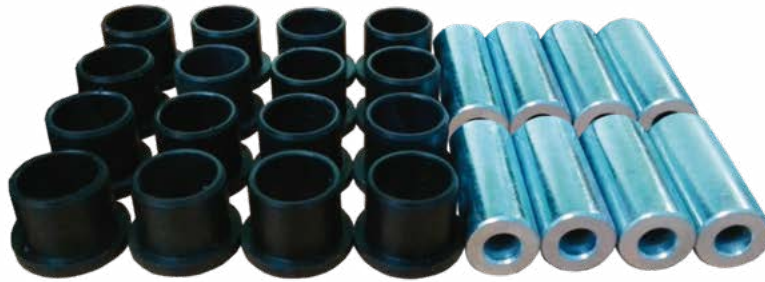

Imagen pendiente

ES-1056 *Disculpe la molestia*

CAN AM DEFENDER 2020

SUSPENSION CAN AM DEFENDER 2020
TRASERA (20 ES-103, 8 ES-104, 2 ES-270,
4 ES-236, 8 ES-107, 4 ES-108)

JUEGO DE BUJES CAN AM

ES-1058

CAN AM MAVERICK 1000-MAX